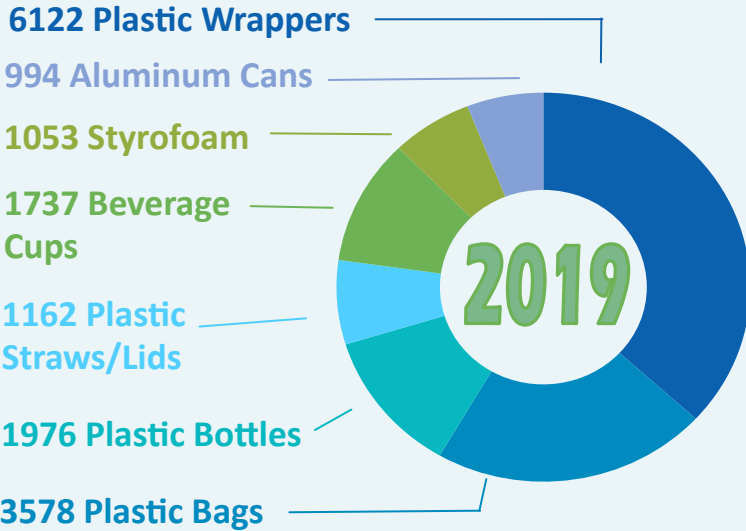

PLASTIC WASTE IN JUNCTION CREEK

Litter and plastic waste removed from the urban reaches of Junction Creek, Greater Sudbury

- 11** CLEANUPS
- 257** VOLUNTEERS
- 170** BAGS OF GARBAGE
- 2,516** KG OF TRASH

SINGLE-USE PLASTICS
POLLUTE FOR OVER
500 YEARS

LESS THAN 10%
OF ALL PLASTIC
HAS BEEN RECYCLED

WAYS TO RETHINK
YOUR WASTE

- REFUSE
- REDUCE
- REUSE
- RECYCLE

This project was undertaken with the financial support of:
Ce projet a été réalisé avec l'appui financier de :